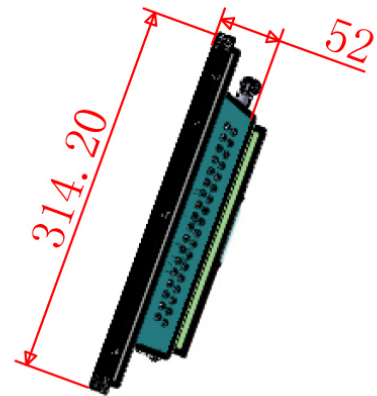

Touch Kiosk PC EPC-B213

21.5" Slim - All in One Touch Kiosk PC with Intel® Core i5/i7 CPU

Product Features:

- Intel® Core i5-7200U 2.5 GHz
- Flat Front Panel with Wide Viewing Design
- Memory up to 16GB DDR3L 1333MHz
- Projected Capacitive Touch
- High Brightness 1000 ~1500 nits (optional)

Product Specifications:

Mechanical	Model Name	EPC-B213
	Display Type	21.5" TFT-LCD
	Max Resolution	1920 x 1080 Full HD
System	Processor	Intel® Core i5-7200 2.5GHz / i7-4500 1.8GHz / i7-7500U 3.5GHz
	Chipset	NVidia Ion2 support 1080p
	Memory	8GB Max. 16GB
	IDE/SATA	1 x 2.5" SATA HDD Bay
	Luminance	350cd/m ² , 16.7M
	Contrast	1200:1
	Touch Lifetime	50,000 hrs
Input / Output	USB Port	4 x USB
	Ethernet	1 x GbE LAN RJ-45
	HDMI	1 x HDMI
	VGA	1 x VGA
	COM	2 x DB-9 RS-232/422/485
	Audio	1 x Line out
	View Angle	H:178° / V:178°
	Internet	Wi-Fi, Bluetooth (option)
	Touch Glass	Tempered Touch Glass
	Power	Power Input
Environment	Operating Temp.	-25° to 75°C
	Storage Temp.	-20° to 80°C
	Humidity	20% to 85%
OS Support	Windows 7 / 8.1 / 10, Android / Linux	
	Standard Color	Black
	Construction	Aluminum alloy bezel and chassis
	Mounting	Wall / Kiosk / Desktop / VESA 100x100mm
	Dimensions	522.8mm(W) x 52mm(D) x 314.2mm (H)
	Weight	6kgs
	Certification	CE/FCC Class A