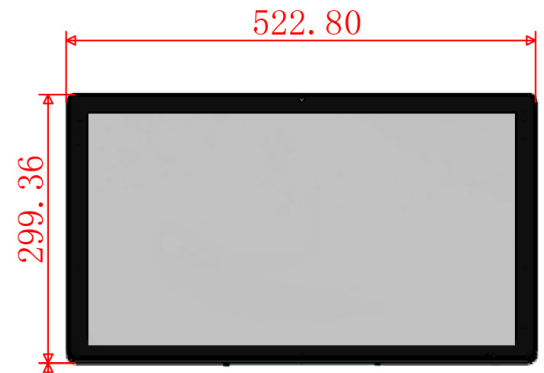

Touch Kiosk PC EPC-B213

21.5" Slim - All in One Touch Kiosk PC with Intel® Core i5/i7 CPU

Product Features:

- Intel® Core i5-7200U 2.5 GHz
- Flat Front Panel with Wide Viewing Design
- Memory up to 16GB DDR3L 1333MHz
- Projected Capacitive Touch
- High Brightness 1000 ~1500 nits (optional)

Product Specifications:

Mechanical	Model Name	EPC-B213
	Display Type	21.5" TFT-LCD
	Max Resolution	1920 x 1080 Full HD
System	Processor	Intel® Core i5-7200 2.5GHz / i7-4500 1.8GHz / i7-7500U 3.5GHz
	Chipset	NVidia Ion2 support 1080p
	Memory	8GB Max. 16GB
	IDE/SATA	1 x 2.5" SATA HDD Bay
	Luminance	350cd/m ² , 16.7M
	Contrast	1200:1
	Touch Lifetime	50,000 hrs
Input / Output	USB Port	4 x USB
	Ethernet	1 x GbE LAN RJ-45
	HDMI	1 x HDMI
	VGA	1 x VGA
	COM	2 x DB-9 RS-232/422/485
	Audio	1 x Line out
	View Angle	H:178° / V:178°
	Internet	Wi-Fi, Bluetooth (option)
	Touch Glass	Tempered Touch Glass
	Power	Power Input
Environment	Operating Temp.	-25° to 75°C
	Storage Temp.	-20° to 80°C
	Humidity	20% to 85%
OS Support	Windows 7 / 8.1 / 10, Android / Linux	
	Standard Color	Black
	Construction	Aluminum alloy bezel and chassis
	Mounting	Wall / Kiosk / Desktop / VESA 100x100mm
	Dimensions	522.8mm(W) x 52mm(D) x 314.2mm (H)
	Weight	6kgs
	Certification	CE/FCC Class A